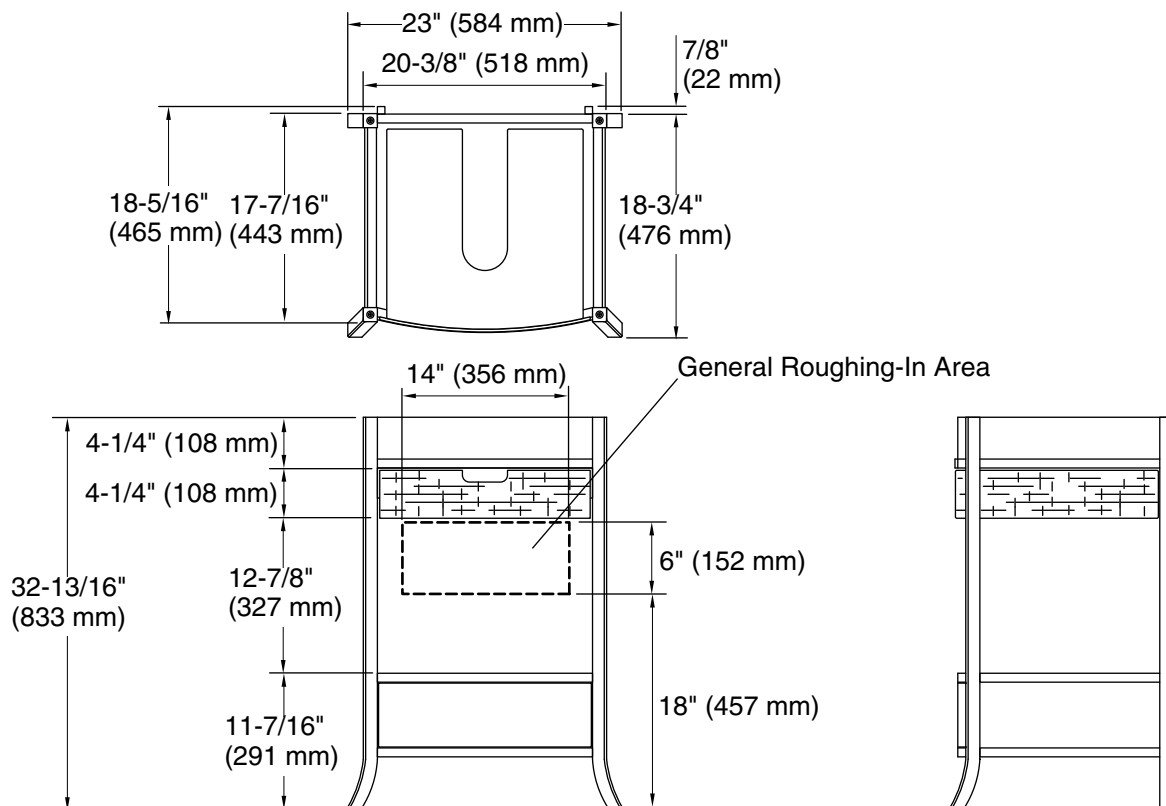

	F2	Black Forest
---	----	--------------

Technical Information

All product dimensions are nominal.

Vanity type: Petite

Notes

Install this product according to the installation guide.